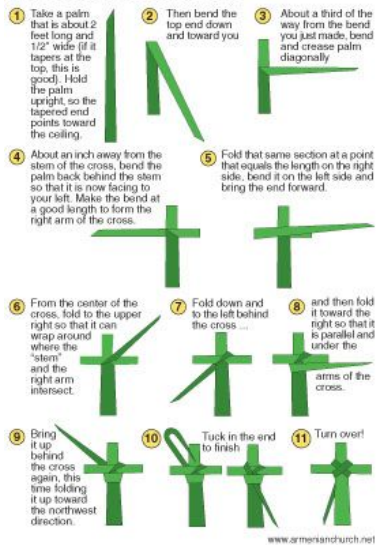

Join us on Facebook for services on

April 6th - Maundy Thursday - 7pm

April 7th - Good Friday - 7pm

April 8th - Easter Vigil - 7pm

April 9th - Easter Sunday - 11am

How to make a palm cross

being quarantined due to his mother not feeling well. Tommy will not be in the church for 2 weeks.